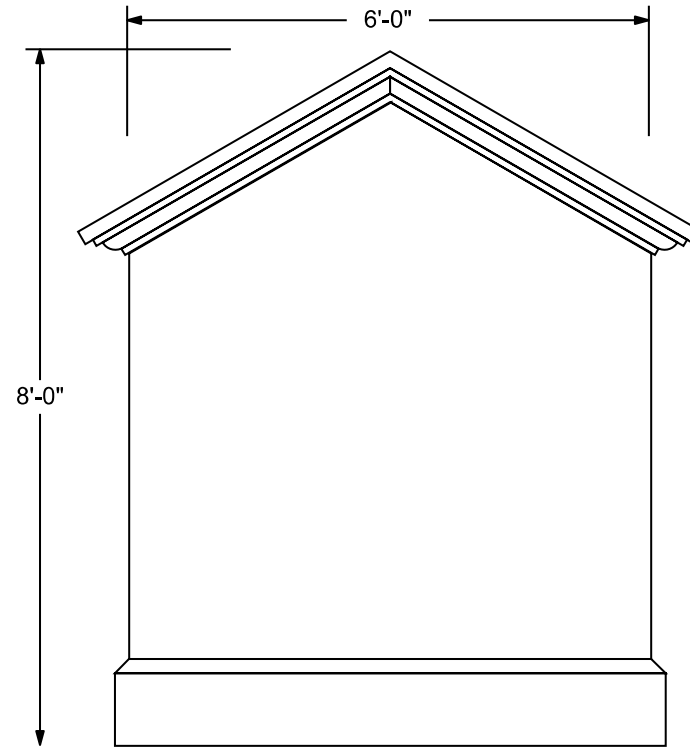

End View

Front and Back View

SIGNS+
PLUS+
NEW IDEAS-NEW TECHNOLOGY, INC.
800-848-4262
4242 McIntosh Lane, Sarasota, FL 34232

Standard Model #9
Size: 8' 0" x 6' 0"
Overall Sq/Ft: 48