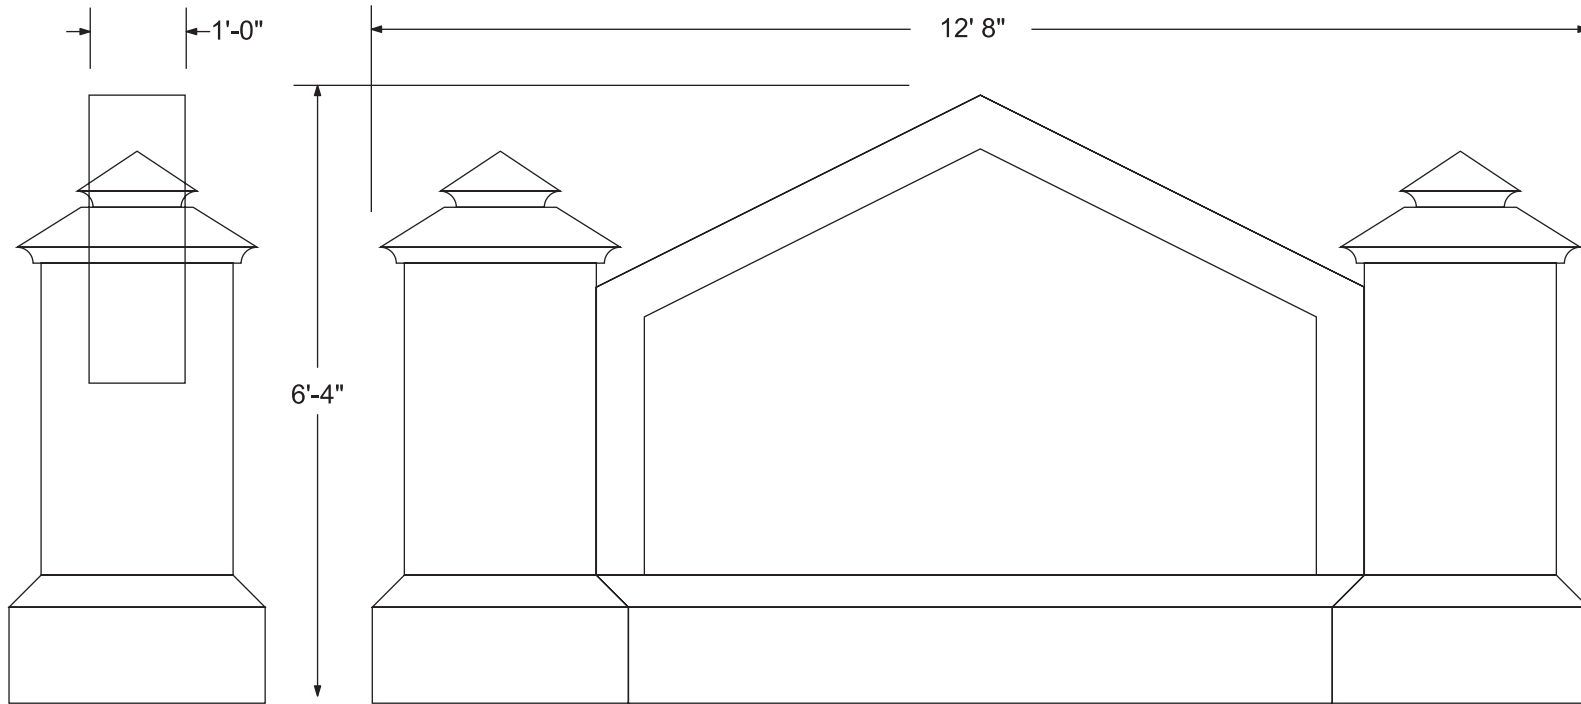

End View

Front and Back View

**SIGNS
PLUS+**
NEW IDEAS-NEW TECHNOLOGY, INC.
800-848-4262
4242 McIntosh Lane, Sarasota, FL 34232

Standard Model #40
Size: 6' 4" x 12' 8"
Overall Sq/Ft: 80.23