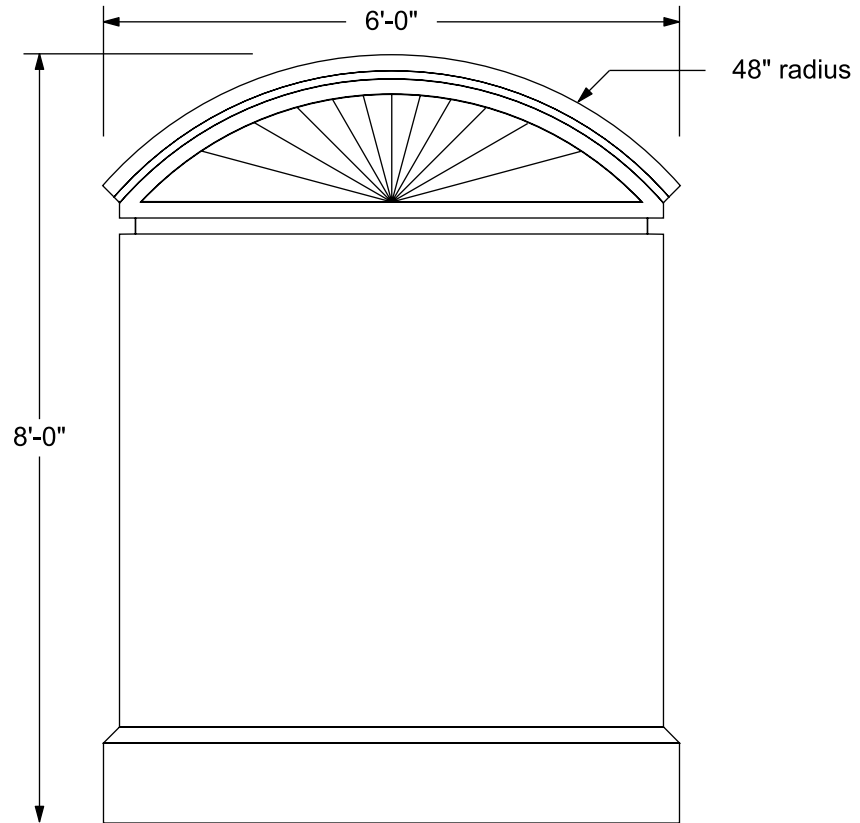

End View

Front and Back View

**SIGNS
PLUS**
NEW IDEAS-NEW TECHNOLOGY, INC.
800-848-4262
4242 McIntosh Lane, Sarasota, FL 34232

Standard Model #4
Size: 8' 0" x 6' 0"
Overall Sq/Ft: 48