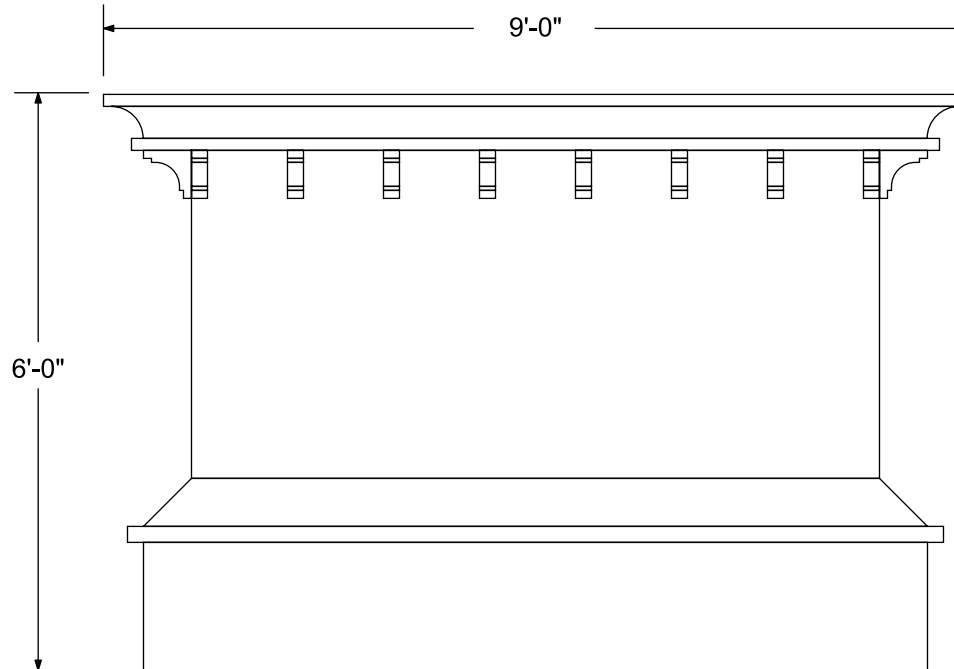

End View

Front and Back View

**SIGNS
PLUS**
NEW IDEAS-NEW TECHNOLOGY, INC.
800-848-4262
4242 McIntosh Lane, Sarasota, FL 34232

Standard Model #39
Size: 6' 0" x 9' 0"
Overall Sq/Ft: 54