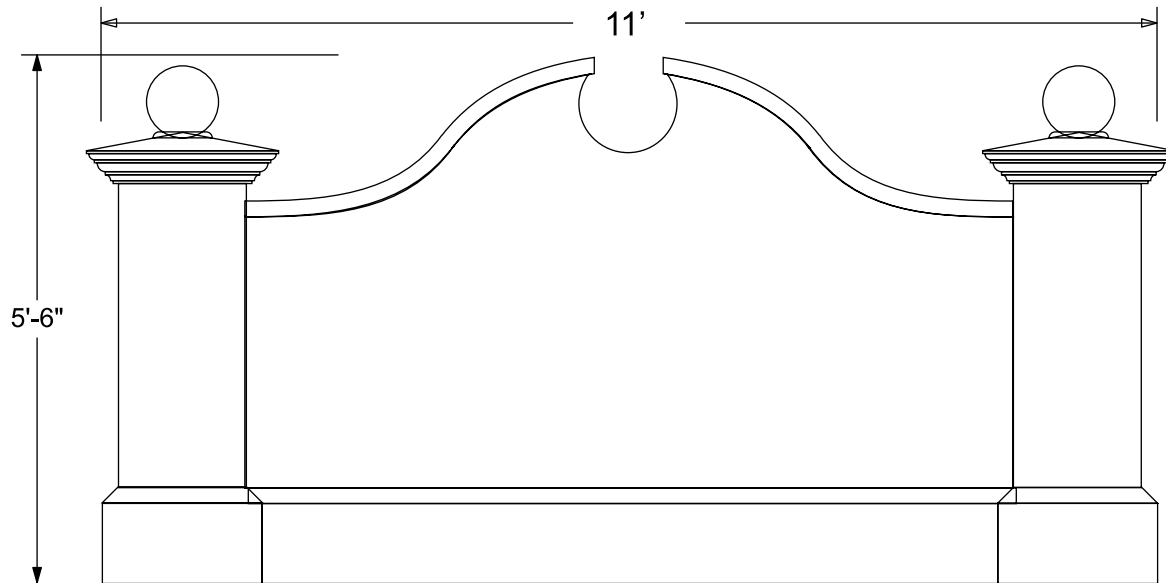

End View

Front and Back View

SIGNS
PLUS
NEW IDEAS-NEW TECHNOLOGY, INC.
800-848-4262
4242 McIntosh Lane, Sarasota, FL 34232

Standard Model #3
Size: 5' 6" x 11' 0"
Overall Sq/Ft: 60.5