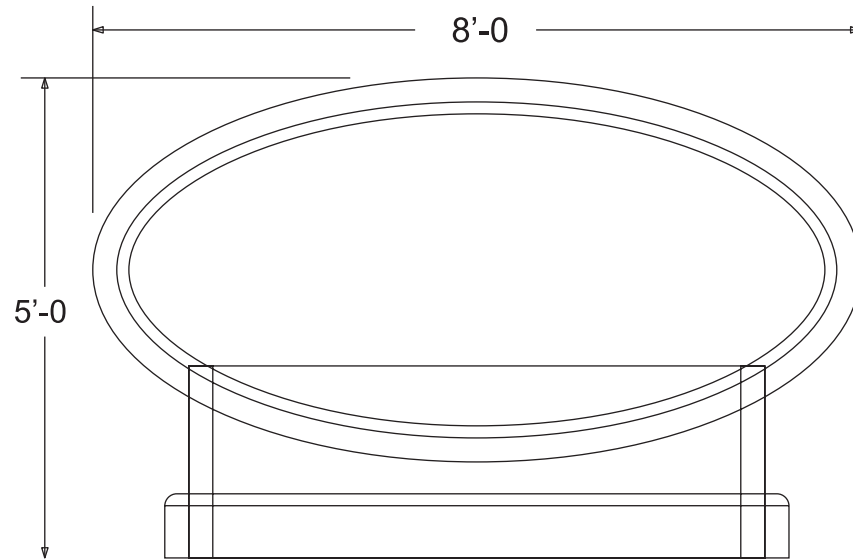

End View

Front and Back View

**SIGNS
PLUS**
NEW IDEAS-NEW TECHNOLOGY, INC.
800-848-4262
4242 McIntosh Lane, Sarasota, FL 34232

Standard Model #29
Size: 5' 0" x 8' 0"
Overall Sq/Ft: 40