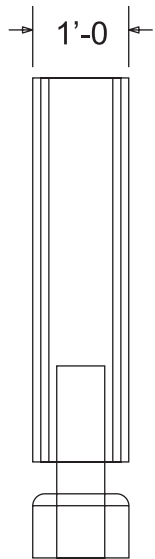

End View

Front and Back View

**SIGNS
PLUS**
NEW IDEAS-NEW TECHNOLOGY, INC.
800-848-4262
4242 McIntosh Lane, Sarasota, FL 34232

Standard Model #29
Size: 5' 0" x 8' 0"
Overall Sq/Ft: 40