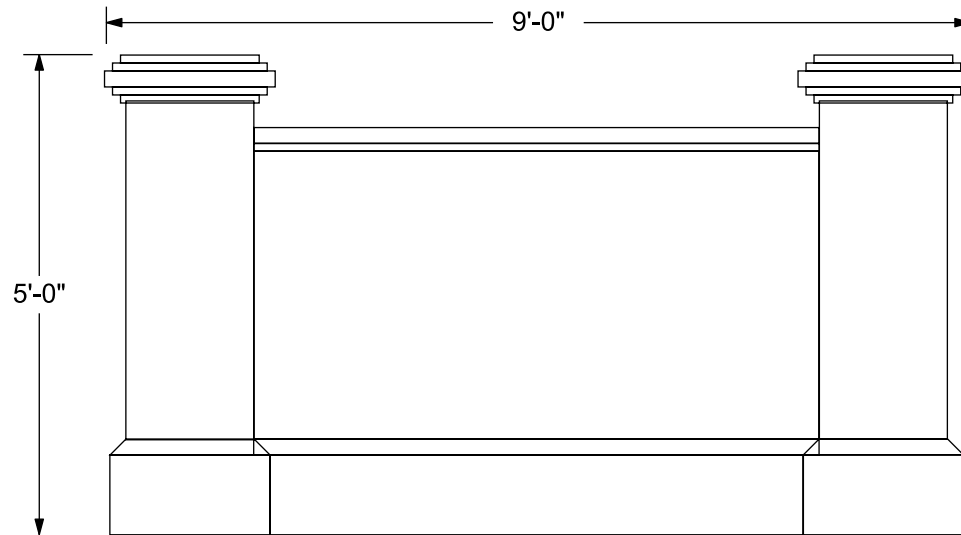

End View

Front and Back View

**SIGNS**  
**PLUS**  
NEW IDEAS-NEW TECHNOLOGY, INC.  
**800-848-4262**  
4242 McIntosh Lane, Sarasota, FL 34232

Standard Model #2  
Size: 5' 0" x 9' 0"  
Overall Sq/Ft: 45