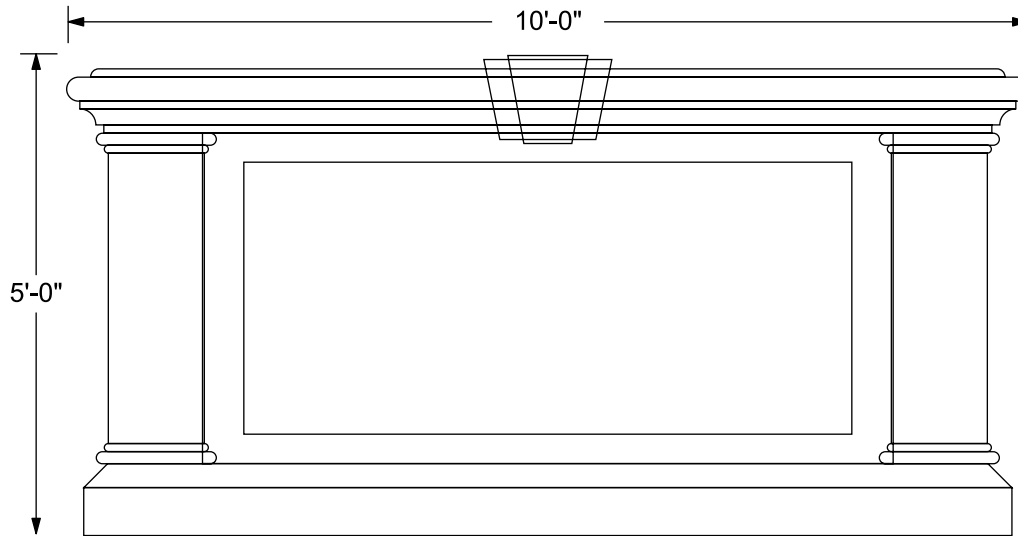

End View

Front and Back View

SIGNS+
PLUS+
NEW IDEAS-NEW TECHNOLOGY, INC.
800-848-4262
4242 McIntosh Lane, Sarasota, FL 34232

Standard Model #19
Size: 5' 0" x 10' 0"
Overall Sq/Ft: 50