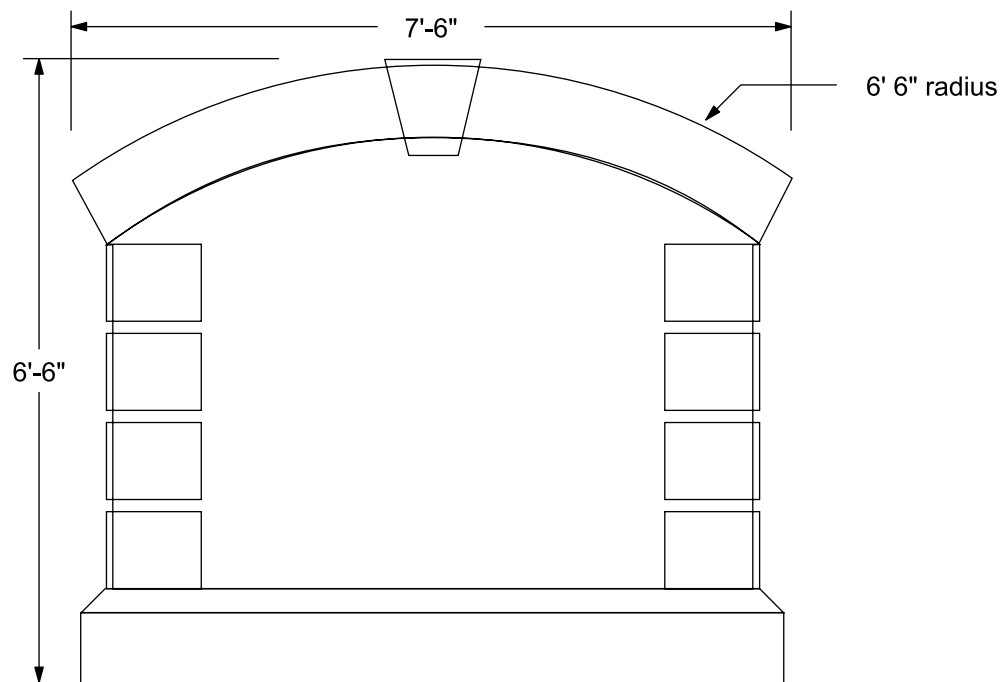

End View

Front and Back View

SIGNS
PLUS
NEW IDEAS-NEW TECHNOLOGY, INC.
800-848-4262
4242 McIntosh Lane, Sarasota, FL 34232

Standard Model #1
Size: 6' 6" x 7' 6"
Overall Sq/Ft: 48.75